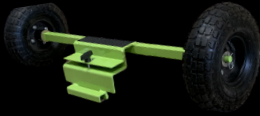

Stories

These are some of the testimonials from our customers who love their

KEIKART™

The KEI Wheels are a must have with a 330' Push Camera!

Jimmy Martin
Line Maintenance Supervisor

We purchased the sewer camera kit from Key Equipment and so glad it came with everything we needed to get the job done right! The wheels make this camera easy to tow around!

Barry Tucker
Sewer Dept. Field Superintendent

We use the KEI Wheels every time we take the camera on a jobsite. The wheels give full stability while towing the heavy cable reel. A must have!

Timothy Miller
Public Works Director

The KEI Wheels for the EnviroSight VSP+ 330' kit have come in handy many times when towing the push camera into off-road easements!

Randy Cantrell
Utility Line Maintenance Supervisor

KEIKART™

Add-on Wheel Extensions

- Stabilizes heavy cable reel
- Aids in transporting push camera systems on all terrains
- Helps to prevent workplace injuries

The KEI Wheel Kart is a must have with a push camera. Glad we purchased Key Equipment's kit that came with everything we need!