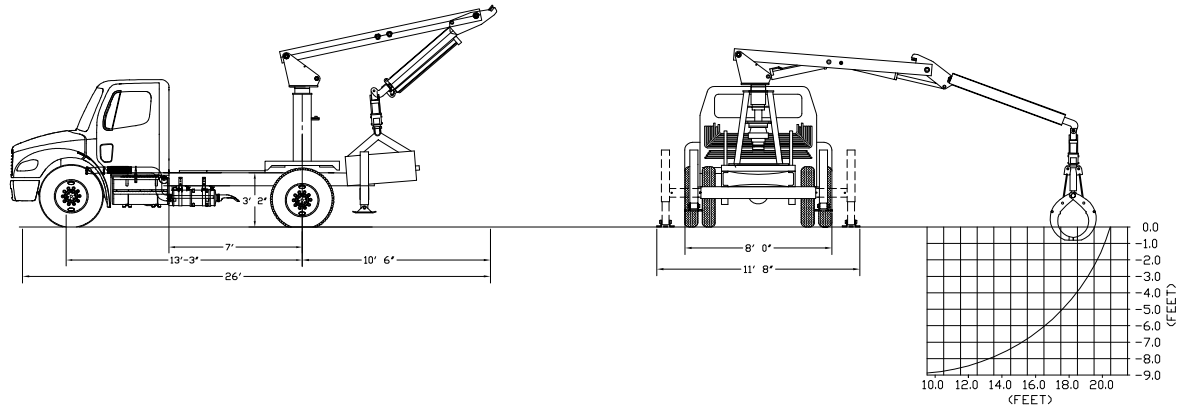

## GENERAL SPECIFICATIONS

Reach	20 ft.
Main Boom & Tip Boom	16 ft.
Tip Extension	4 ft.
Outrigger Span	11 ft. 8 in.
Tare Weight (empty)	18,240 lbs.