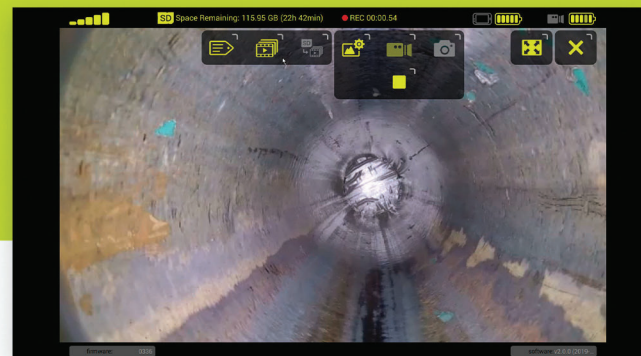

HD WiFi

your **jetter truck**
is now a **camera truck**

jetscan

never jet blind

Jetscan is the quick, easy way to see what you're jetting. This wireless HD video nozzle is affordable enough to put on every cleaning truck, yet quickly captures valuable footage of pipe condition for review moments later on a tablet.

quick-change sleds

Tool-free camera removal means you can swap skins in seconds to handle different needs.

wireless charging

No plugs or removable batteries—just slide Jetscan's charger pad into position overnight for a full day's charge.

multi-diameter

Jetscan travels through pipes smaller than 6" diameter to capture high-definition video footage.

From under
6"
up to
24" dia.

streaming video

Stream video wirelessly to any tablet as soon as you retrieve the Jetscan from a manhole.

tablet interface

Easily import high-resolution video footage from the Jetscan wirelessly or via USB connection.

Annotate footage with details like manhole numbers, survey direction, distance and operator. Combine data, video and still images into complete surveys.