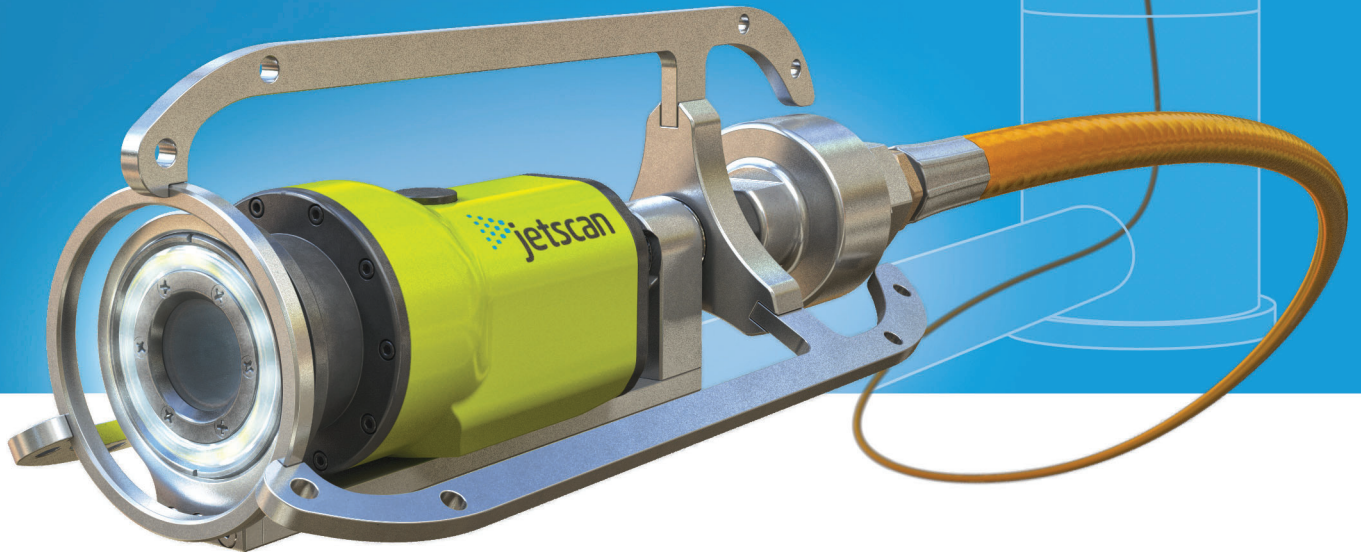

HD WiFi

your **jetter truck**
is now a **camera truck**

jetscan

never jet blind

Jetscan is the quick, easy way to see what you're jetting. This wireless HD video nozzle is affordable enough to put on every cleaning truck, yet quickly captures valuable footage of pipe condition for review moments later on a tablet.

quick-change sleds

Tool-free camera removal means you can swap skins in seconds to handle different needs.

wireless charging

No plugs or removable batteries—just slide Jetscan's charger pad into position overnight for a full day's charge.

multi-diameter

Jetscan travels through pipes smaller than 6" diameter to capture high-definition video footage.

From under
6"
up to
24" dia.

streaming video

Stream video wirelessly to any tablet as soon as you retrieve the Jetscan from a manhole.

tablet interface

Easily import high-resolution video footage from the Jetscan wirelessly or via USB connection.

Annotate footage with details like manhole numbers, survey direction, distance and operator. Combine data, video and still images into complete surveys.