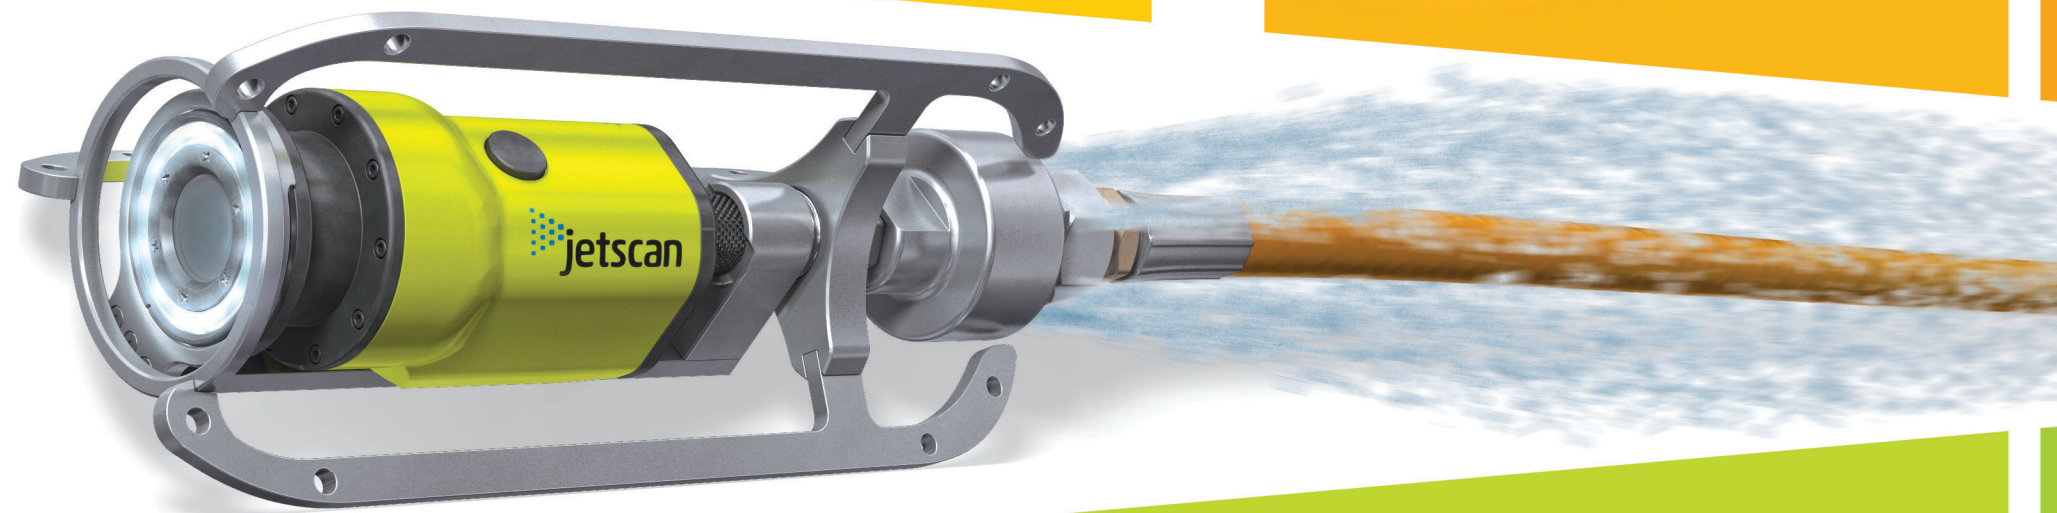

HD WiFi

your **jetter truck**
is now a **camera truck**

jetscan

never jet blind

Jetscan is the quick, easy way to see what you're jetting. This wireless HD video nozzle is affordable enough to put on every cleaning truck, yet quickly captures valuable footage of pipe condition for review moments later on a tablet.

quick-change sleds

Tool-free camera removal means you can swap skins in seconds to handle different needs.

wireless charging

No plugs or removable batteries—just slide Jetscan's charger pad into position overnight for a full day's charge.

multi-diameter

Jetscan travels through pipes smaller than 6" diameter to capture high-definition video footage.

From under
6"
up to
24" dia.

streaming video

Stream video wirelessly to any tablet as soon as you retrieve the Jetscan from a manhole.

tablet interface

Easily import high-resolution video footage from the Jetscan wirelessly or via USB connection.

Annotate footage with details like manhole numbers, survey direction, distance and operator. Combine data, video and still images into complete surveys.