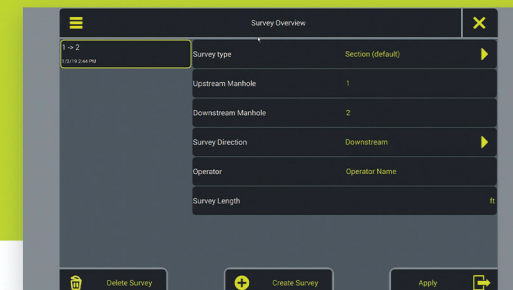

multi-diameter

Jetscan travels through pipes smaller than 6" diameter to capture high-definition video footage.

From under
6"
up to
24" dia.

streaming video

Stream video wirelessly to any tablet as soon as you retrieve the Jetscan from a manhole.

tablet interface

Easily import high-resolution video footage from the Jetscan wirelessly or via USB connection.

Annotate footage with details like manhole numbers, survey direction, distance and operator. Combine data, video and still images into complete surveys.