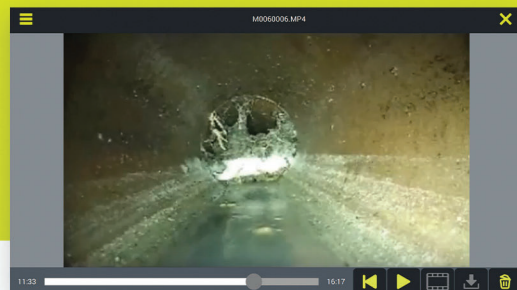

HD WiFi

your **jetter truck**
is now a **camera truck**

jetscan

never jet blind

Jetscan is the quick, easy way to see what you're jetting. This wireless HD video nozzle is affordable enough to put on every cleaning truck, yet quickly captures valuable footage of pipe condition for review moments later on a tablet.

quick-change sleds

Tool-free camera removal means you can swap skins in seconds to handle different needs.

wireless charging

No plugs or removable batteries—just slide Jetscan's charger pad into position overnight for a full day's charge.

multi-diameter

Jetscan travels through pipes smaller than 6" diameter to capture high-definition video footage.

From under
6"
up to
24" dia.

streaming video

Stream video wirelessly to any tablet as soon as you retrieve the Jetscan from a manhole.

tablet interface

Easily import high-resolution video footage from the Jetscan wirelessly or via USB connection.

Annotate footage with details like manhole numbers, survey direction, distance and operator. Combine data, video and still images into complete surveys.