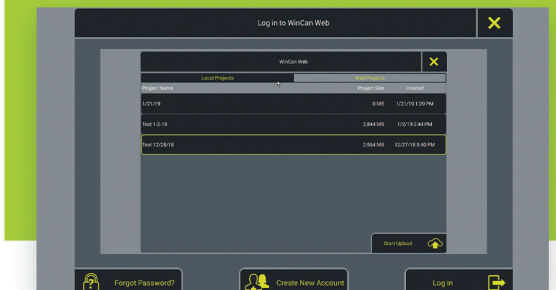

HD WiFi

your **jetter truck**
is now a **camera truck**

jetscan

never jet blind

Jetscan is the quick, easy way to see what you're jetting. This wireless HD video nozzle is affordable enough to put on every cleaning truck, yet quickly captures valuable footage of pipe condition for review moments later on a tablet.

multi-diameter

Jetscan travels through pipes smaller than 6" diameter to capture high-definition video footage.

From under
6"
up to
24" dia.

streaming video

Stream video wirelessly to any tablet as soon as you retrieve the Jetscan from a manhole.

tablet interface

Easily import high-resolution video footage from the Jetscan wirelessly or via USB connection.

Annotate footage with details like manhole numbers, survey direction, distance and operator. Combine data, video and still images into complete surveys.

cloud-enabled

Upload video to WinCan Web for secure, effortless sharing and storage.

confirm cleaning

See if cleaning was successful using before/after footage.

assess condition

Locate offsets, collapses, infiltration and more—without a crawler.