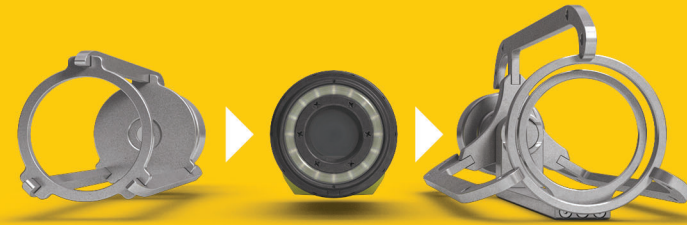

HD WiFi

your **jetter truck**
is now a **camera truck**

jetscan

never jet blind

Jetscan is the quick, easy way to see what you're jetting. This wireless HD video nozzle is affordable enough to put on every cleaning truck, yet quickly captures valuable footage of pipe condition for review moments later on a tablet.

quick-change sleds

Tool-free camera removal means you can swap skins in seconds to handle different needs.

wireless charging

No plugs or removable batteries—just slide Jetscan's charger pad into position overnight for a full day's charge.

multi-diameter

Jetscan travels through pipes smaller than 6" diameter to capture high-definition video footage.

From under
6"
up to
24" dia.

streaming video

Stream video wirelessly to any tablet as soon as you retrieve the Jetscan from a manhole.

tablet interface

Easily import high-resolution video footage from the Jetscan wirelessly or via USB connection.

Annotate footage with details like manhole numbers, survey direction, distance and operator. Combine data, video and still images into complete surveys.