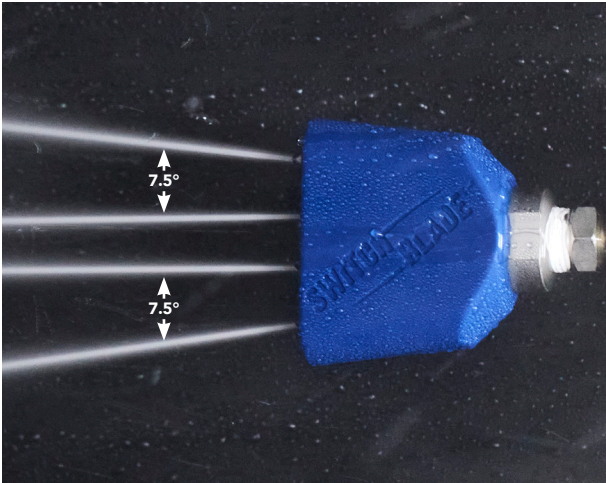

QUAD

Stainless steel housing and tungsten carbide wear surfaces to extend life